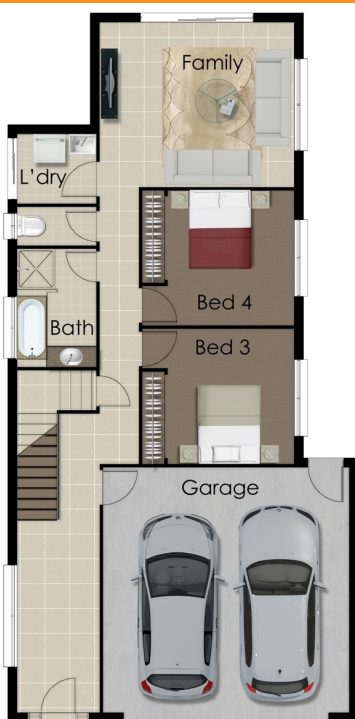

# House & Land ~ \$577,128

Lot 143 English Place, Rochedale (409m<sup>2</sup>)

**Malibu 245:** \$263,628

**Land:** \$313,500

Indigo Homes 'The Rochedale Estates' - Move In  
Inclusions dated 1.05.2011 are applicable